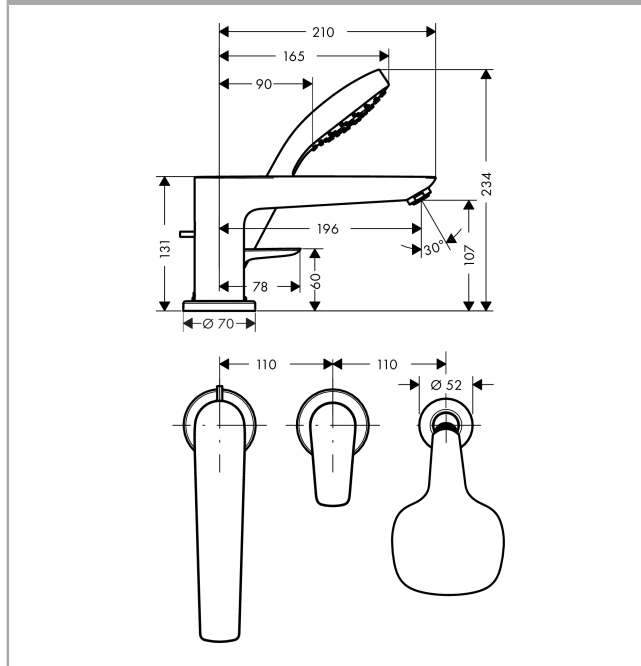

Talis E
3-hole rim mounted bath mixer
 Surfaces: **chrome** Article Number: **71731000**

Description

product features

- projection 196 mm
- spray type: normal spray
- flow rate: 20 l/min
- suitable for continous flow water heaters

consists of

- Croma Select E 1jet hand shower (#26814XXX)

Mandatory Accessoires

- Basic set for 3-hole rim mounted single lever bath mixer (#13439XXX)

Technology

Product image

Scale drawing

Flowchart